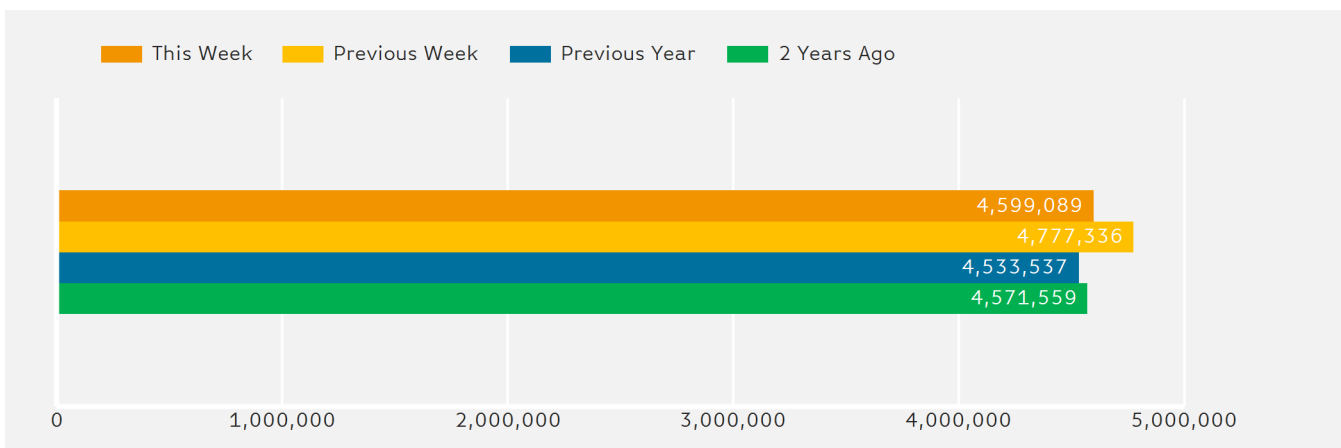

	Year to Date % Change		Year on Year % Change		Week On Week % Change	
	2017	2016	2017	2016	2017	2016
Garment District	▲ 5.0 %	▼ -4.1 %	▲ 1.4 %	▼ -0.8 %	▼ -3.7 %	▲ 1.5 %
New York	▲ 0.3 %	▲ 1.8 %	▼ -1.1 %	▼ -3.1 %	▼ -1.9 %	▼ -2.1 %
USA	▼ -1.7 %	▲ 1.5 %	▼ -3.7 %	▼ -3.1 %	▼ -0.4 %	▼ -2.1 %

Headlines

The total number of Pedestrians to Garment District for the last 52 weeks is 222,307,202 which is 6% up on the previous year.

The total number of Pedestrians for the year to date is 148,445,248 which is 5% up on the previous year.

The total number of Pedestrians to Garment District in week commencing 28 August 2017 was 4,599,089.

The busiest day in week commencing 28 August 2017 was Monday with 779,837 Pedestrians.

Ped Counts Totals by Week