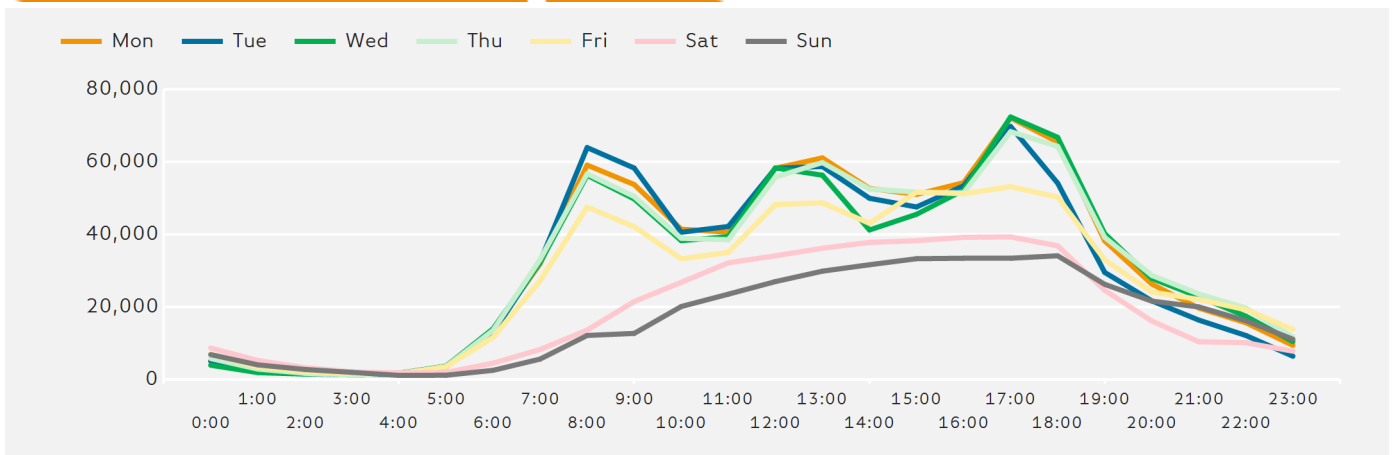

Ped Counts by Hour

Weather

	Mon	Tue	Wed	Thu	Fri	Sat	Sun
This Week	75	68	77	82	69	68	73
Previous Week	87	89	80	78	78	78	78
Previous Year	89	82	87	77	78	73	78

Ped Counts by Day

	Mon	Tue	Wed	Thu	Fri	Sat	Sun	Weekly Total
This Week	779,837	743,118	755,537	773,918	674,215	460,267	412,197	4,599,089
Previous Week	774,540	778,658	788,901	786,294	777,960	475,571	395,412	4,777,336
Previous Year	697,713	726,110	769,285	765,134	693,214	486,451	395,630	4,533,537
2 Years Ago	732,087	751,105	733,136	774,977	730,049	444,474	405,731	4,571,559
Week on Week % Change	0.7 %	-4.6 %	-4.2 %	-1.6 %	-13.3 %	-3.2 %	4.2 %	-3.7 %
Year on Year % Change	11.8 %	2.3 %	-1.8 %	1.1 %	-2.7 %	-5.4 %	4.2 %	1.4 %