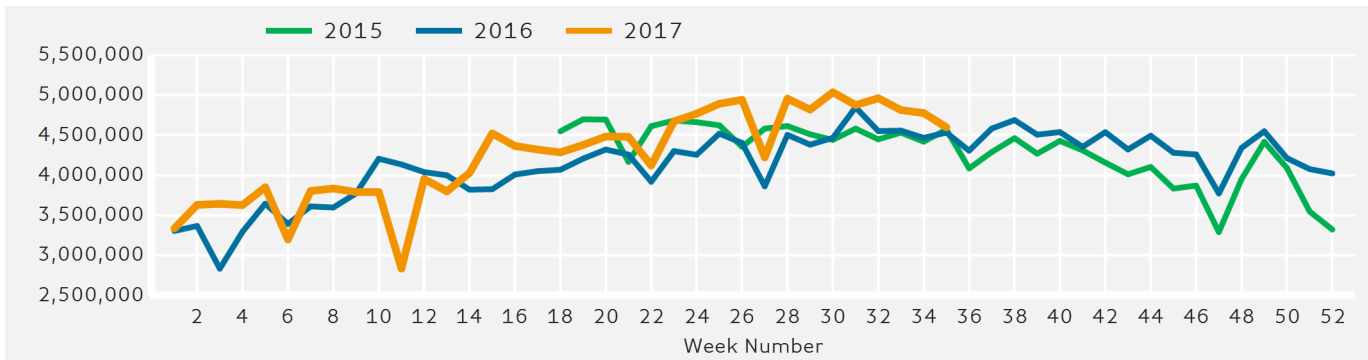

Ped Counts by Week

Year to Date % Change is the annual % change in footfall from January of this year compared to the same period last year.
Year on Year % Change is the % change in footfall for this week compared to the same week in the previous year.
Week on Week % Change is the % change in footfall for this week from the previous week.