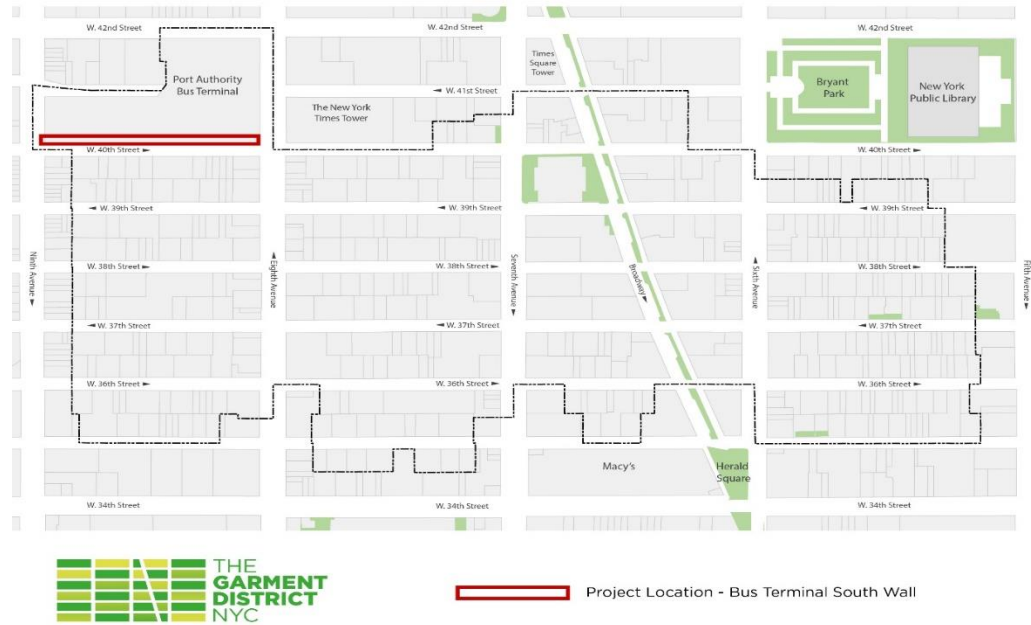

Public ARTery

Garment District Alliance Mural Project

Mural Fabrication & Installation Specifications

Port Authority Midtown Bus Terminal 40th Street View from 8th Avenue

Mural Location

Mural Panels

- Dimensions are estimated. Exact measurements will be determined with installer prior to final design. SketchUp or AutoCAD file with estimated dimensions is available upon request.
- Mural location is highlighted in yellow on diagrams.
- Black and gray areas on diagrams are vents, doors, and other mechanical uses that cannot be covered by the mural application and should be considered when creating a proposed design.